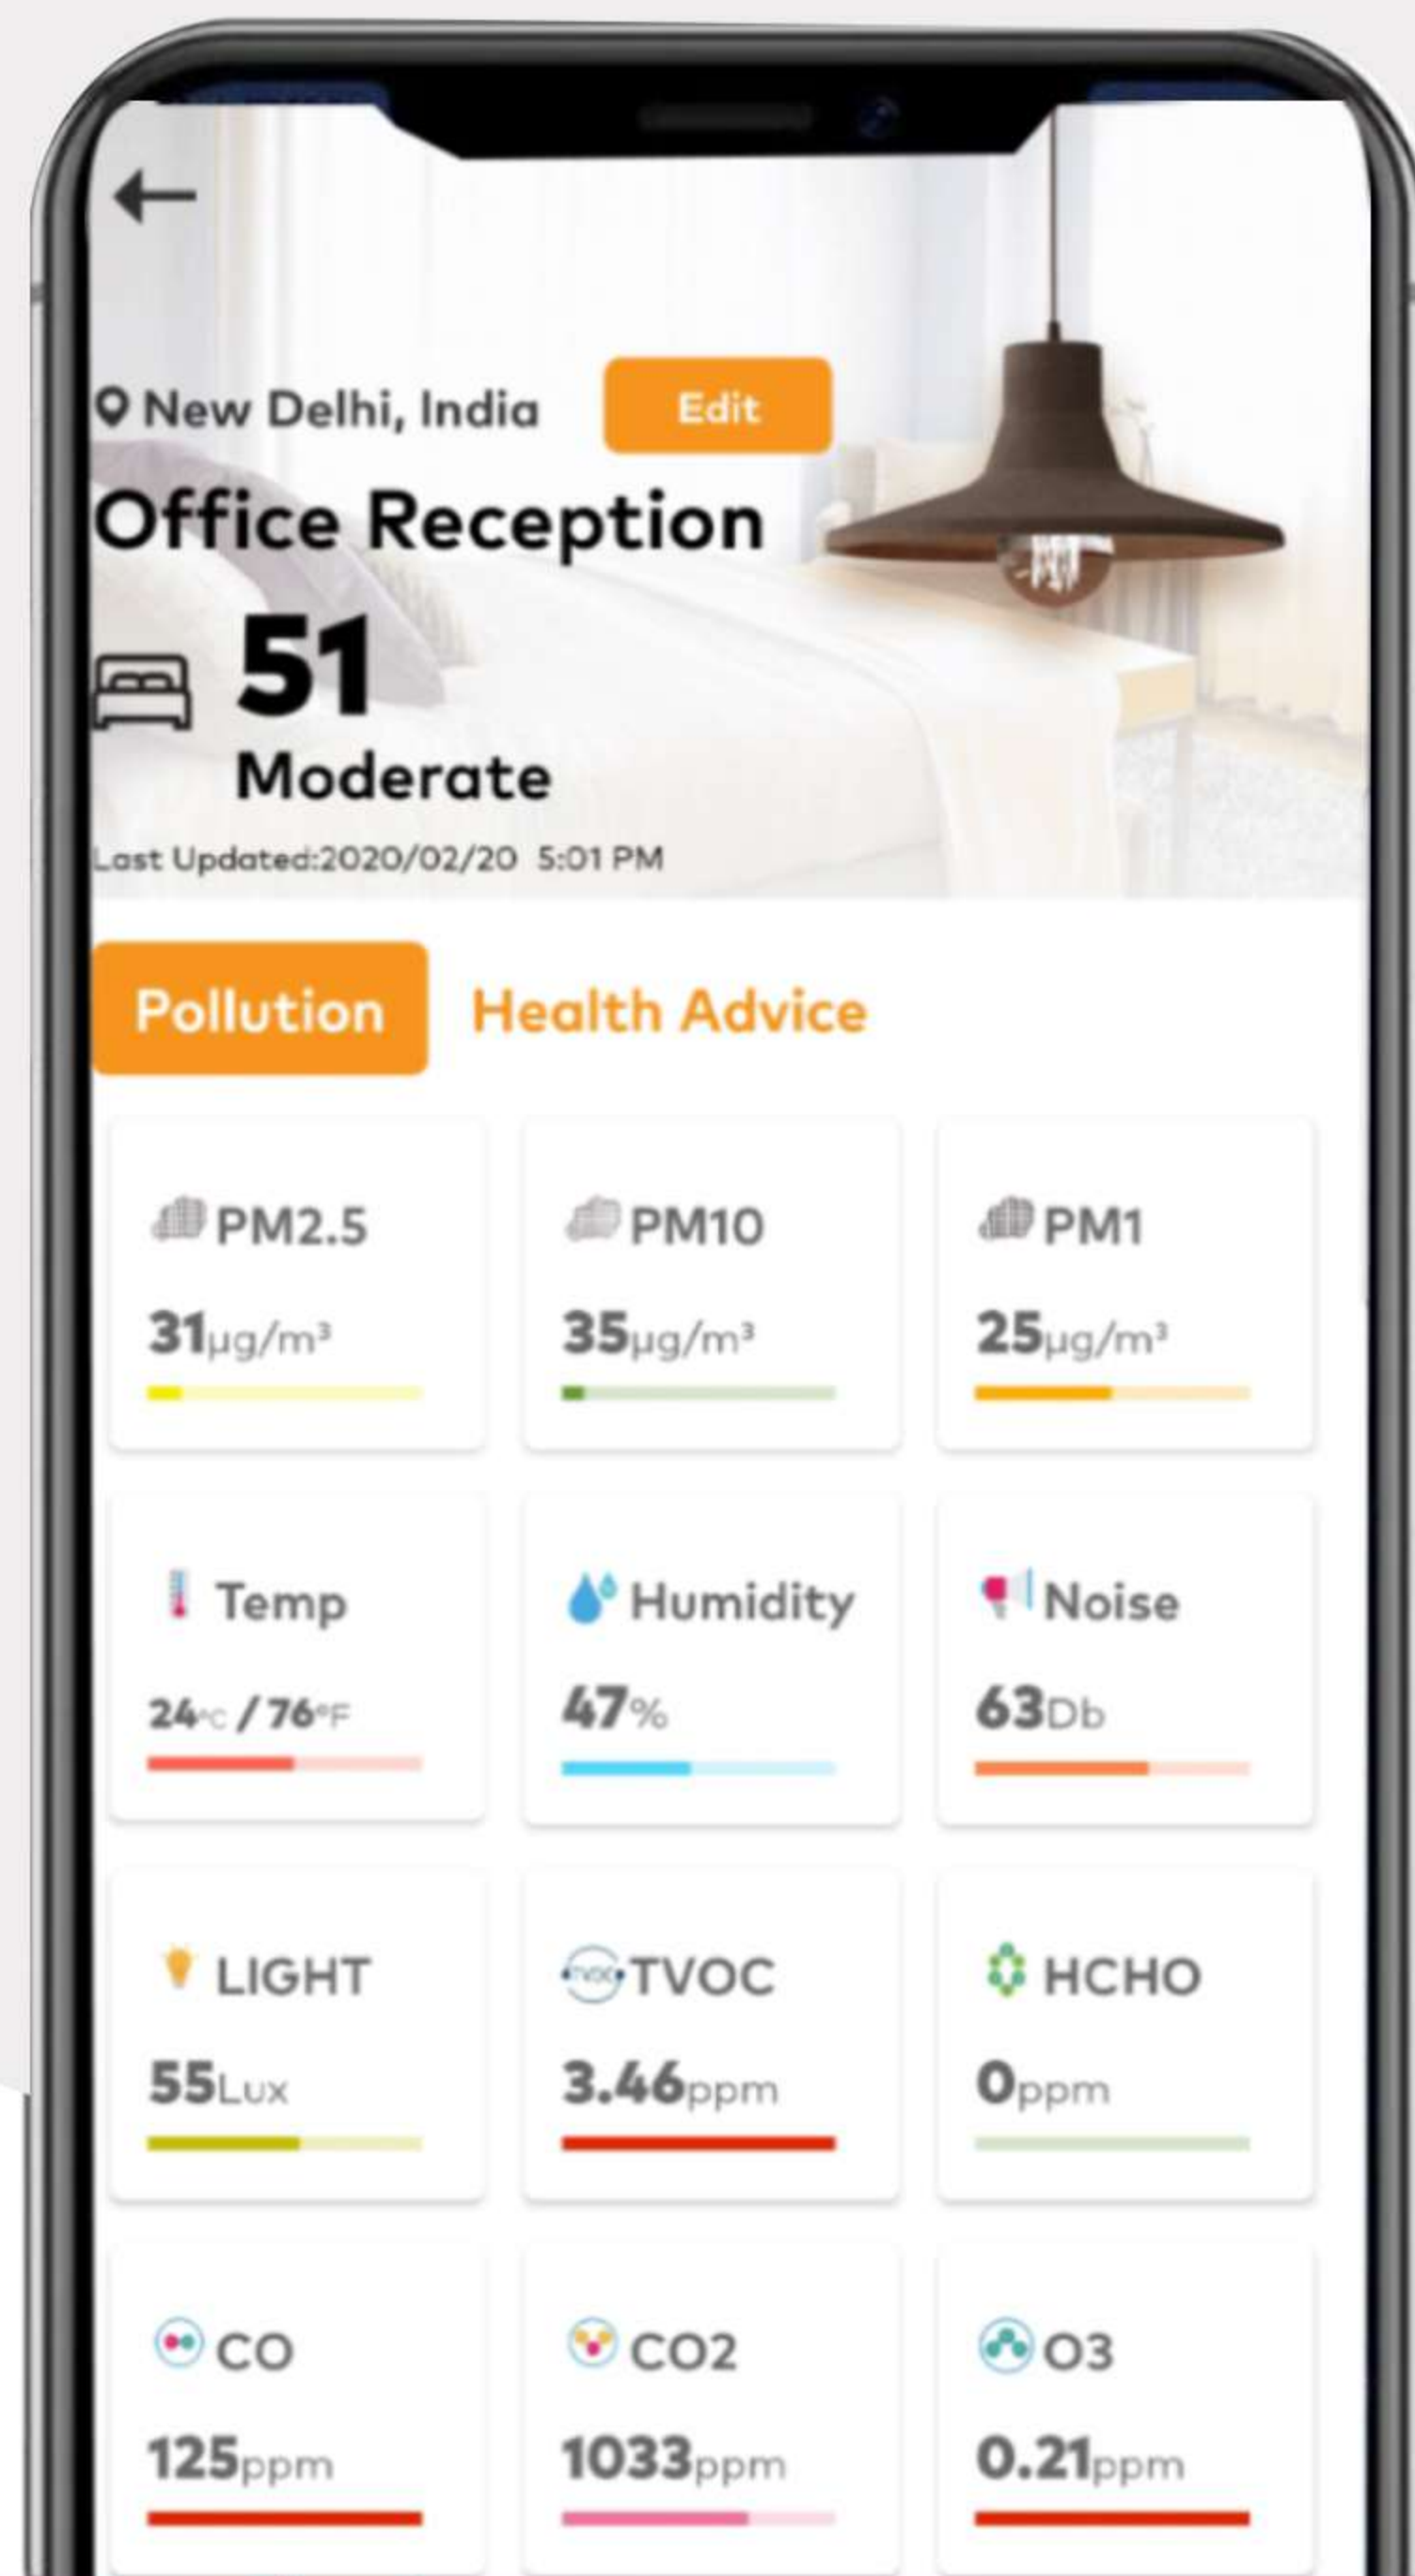

# SMART INDOOR AIR QUALITY MONITOR

The features of real-time air quality data, mobile app enabled, and onboard battery , micro SD card storage.

## AIR QUALITY MONITOR

Know your air quality with highly accurate and portable pollution monitor.

**REAL-TIME MONITORING :** PM1, PM2.5, PM10, Temperature, and Humidity.

**GSM ENABLED :** Easy access of the data on the website and AQI India mobile application.

**USB POWER/ ONBOARD BATTERY :** Charge the battery anytime with the included Micro USB cable.

**Micro SD Card Data Storage Access** data anytime

**PORTABLE DEVICE :** The lightweight monitor can be easily carried anywhere

# SMART INDOOR

GSM+ MOBILE APP INTEGRATION  
PERSONALIZED DASHBOARD

Real-time Air Quality Data  
Wifi-enabled and easy integration  
with the AQI India App