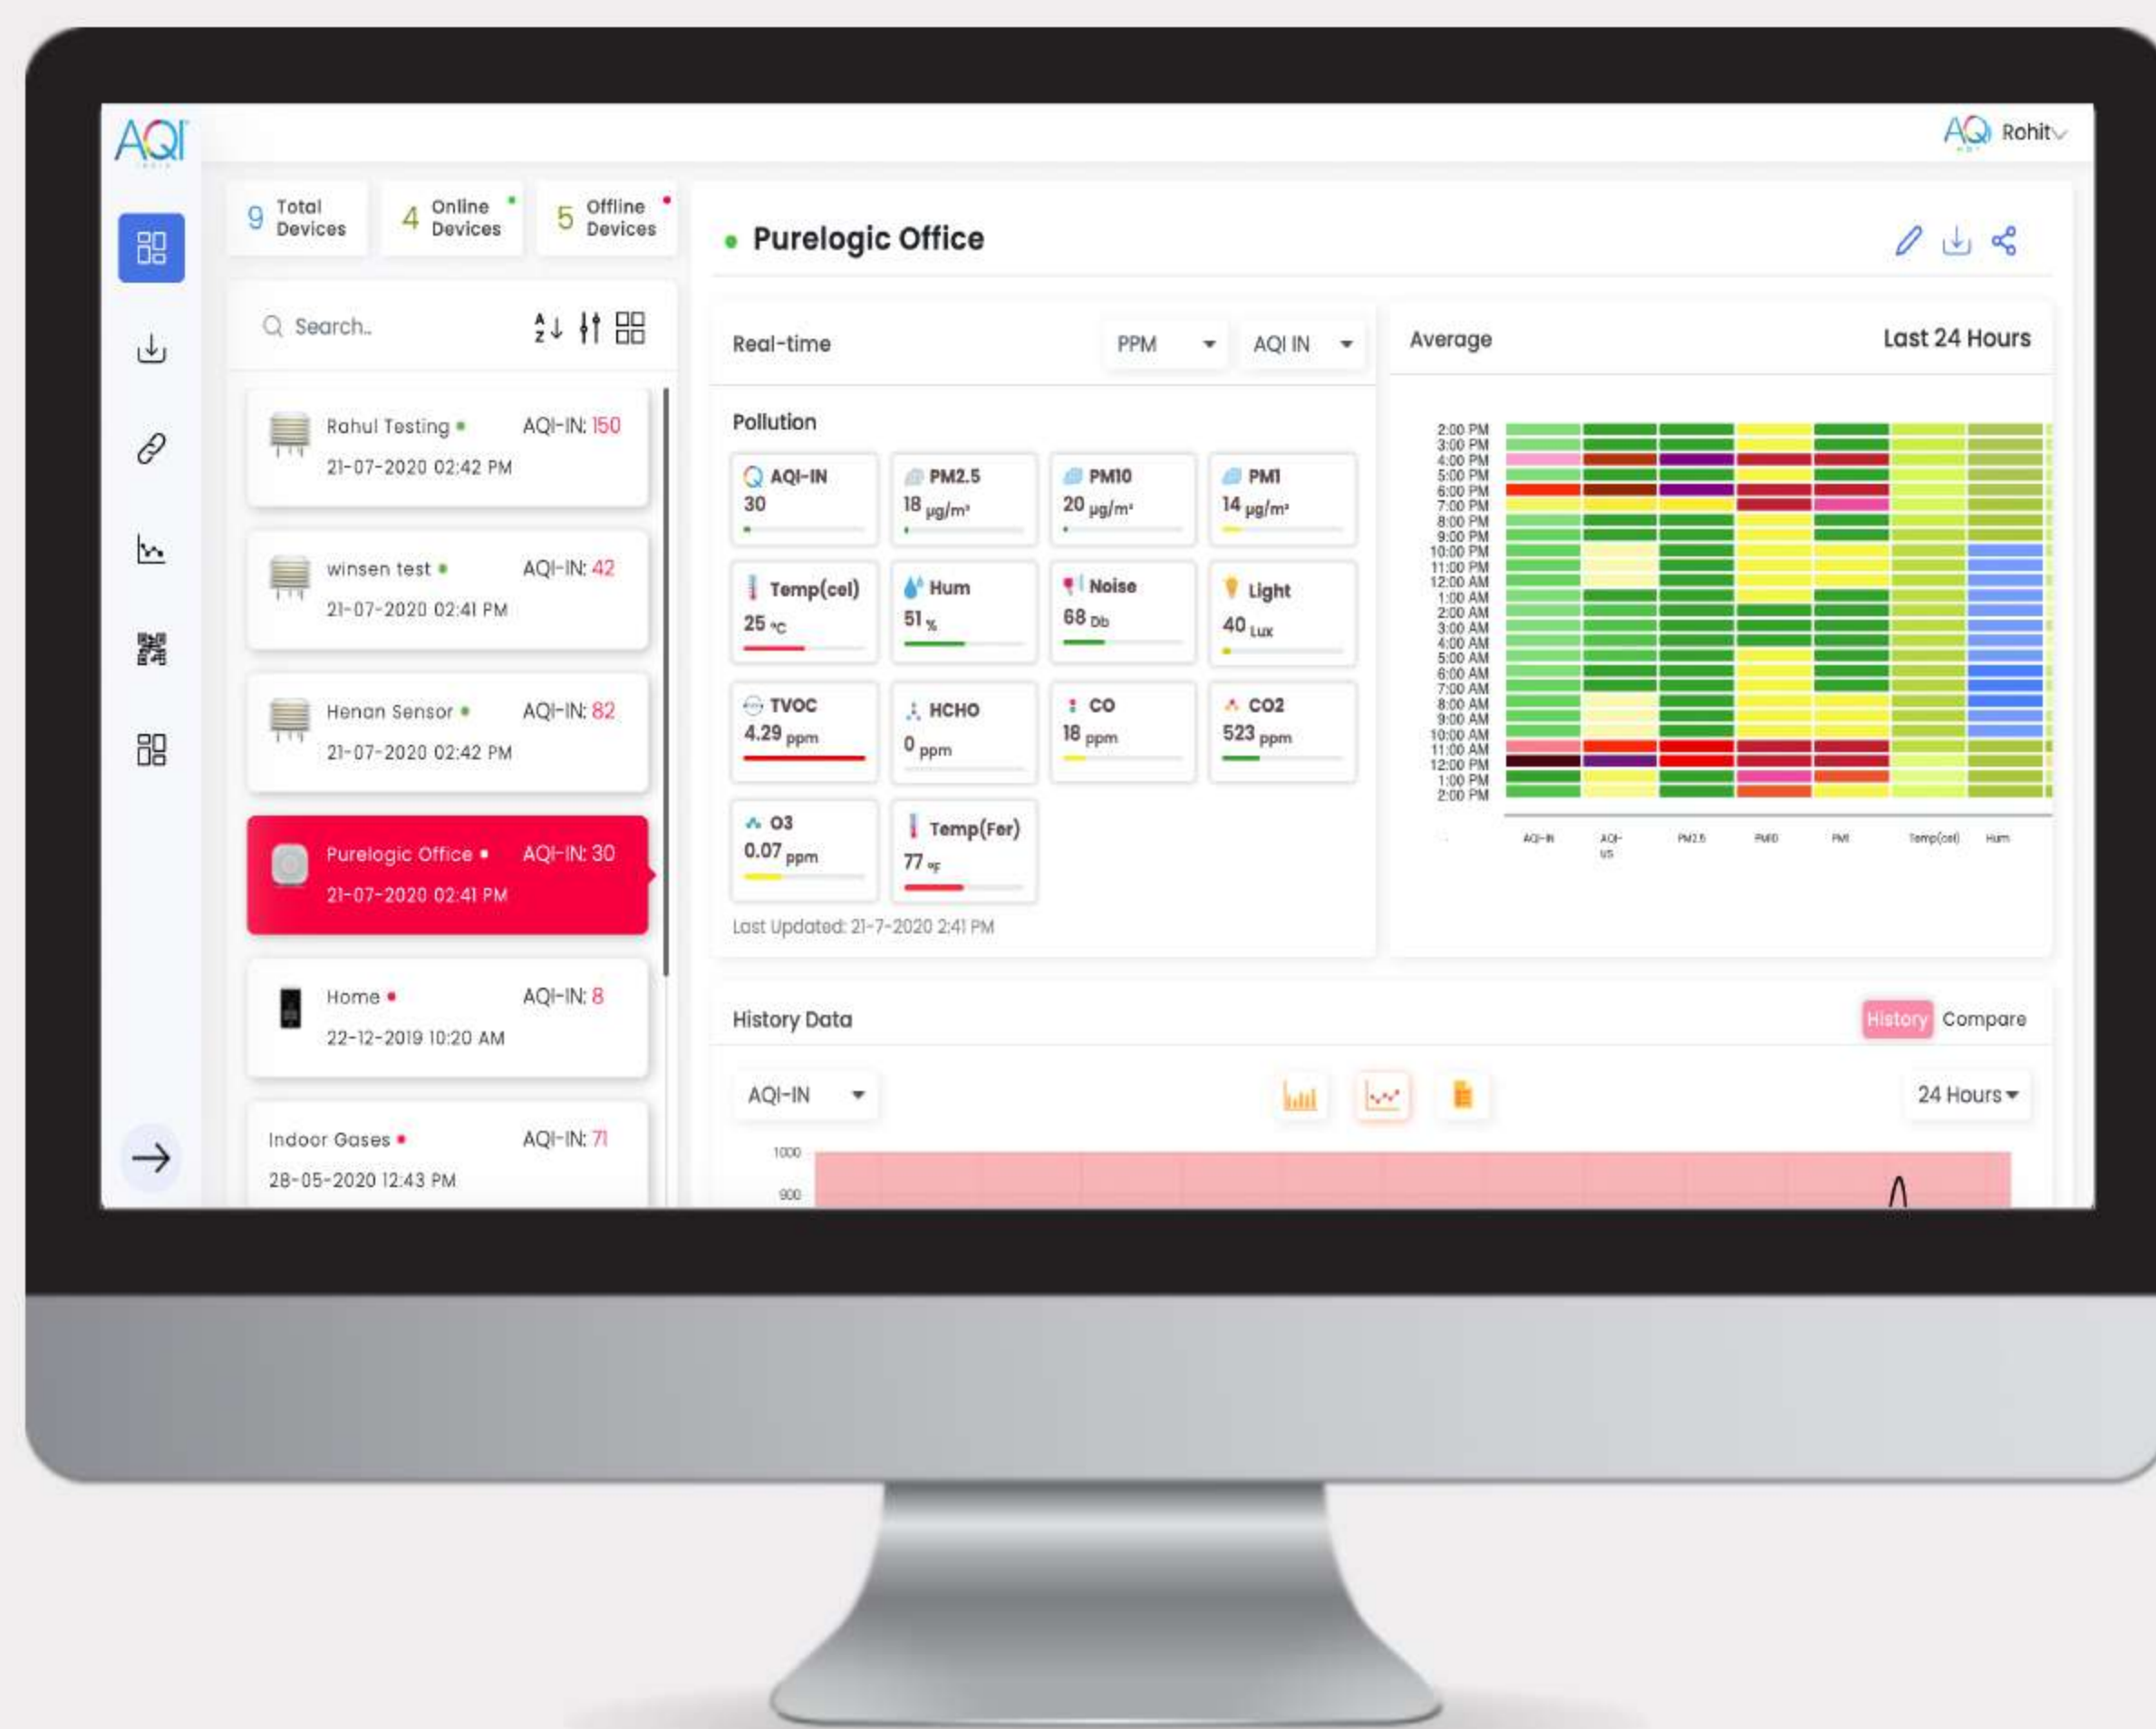

# SMART INDOOR AIR QUALITY MONITOR

The features of real-time air quality data, mobile app enabled, and onboard battery , micro SD card storage.

## AIR QUALITY MONITOR

Know your air quality with highly accurate and portable pollution monitor.

**REAL-TIME MONITORING :** PM1, PM2.5, PM10, Temperature, and Humidity.

**GSM ENABLED :** Easy access of the data on the website and AQI India mobile application.

**USB POWER/ ONBOARD BATTERY :** Charge the battery anytime with the included Micro USB cable.

**Micro SD Card Data Storage Access** data anytime

**PORTABLE DEVICE :** The lightweight monitor can be easily carried anywhere

# SMART INDOOR

GSM+ MOBILE APP INTEGRATION  
PERSONALIZED DASHBOARD

Real-time Air Quality Data  
Wifi-enabled and easy integration  
with the AQI India App