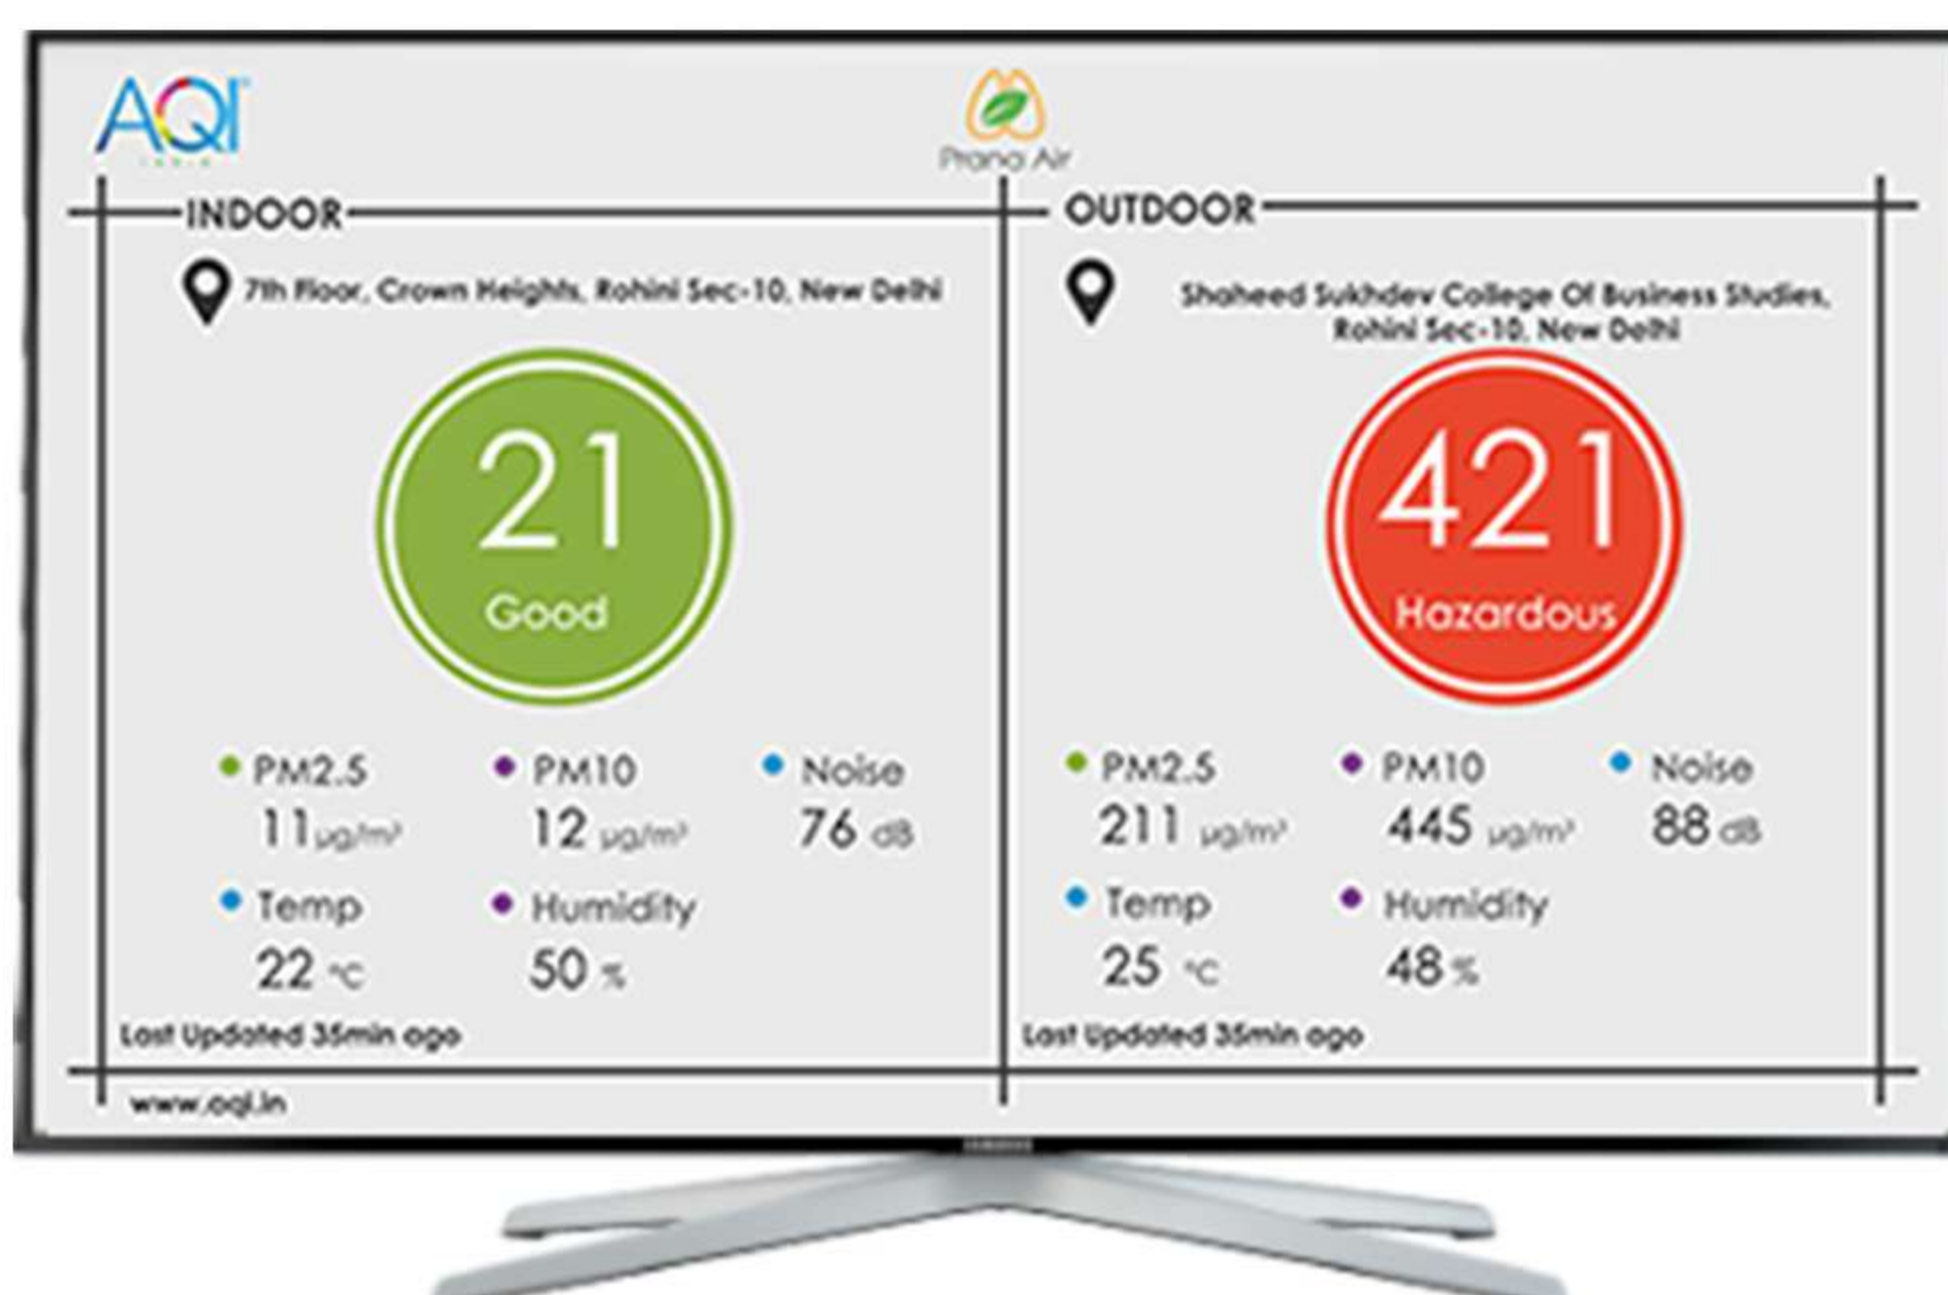

Why to go PREMIUM?

Personalised Widget

Use AQI Widget feature on any online platforms and get the real-time air quality data by generating few lines of code from AQI Dashboard.

TV App for data display

Display your monitors real-time air quality data on your smart android TV and compare with the nearest outdoor location data.