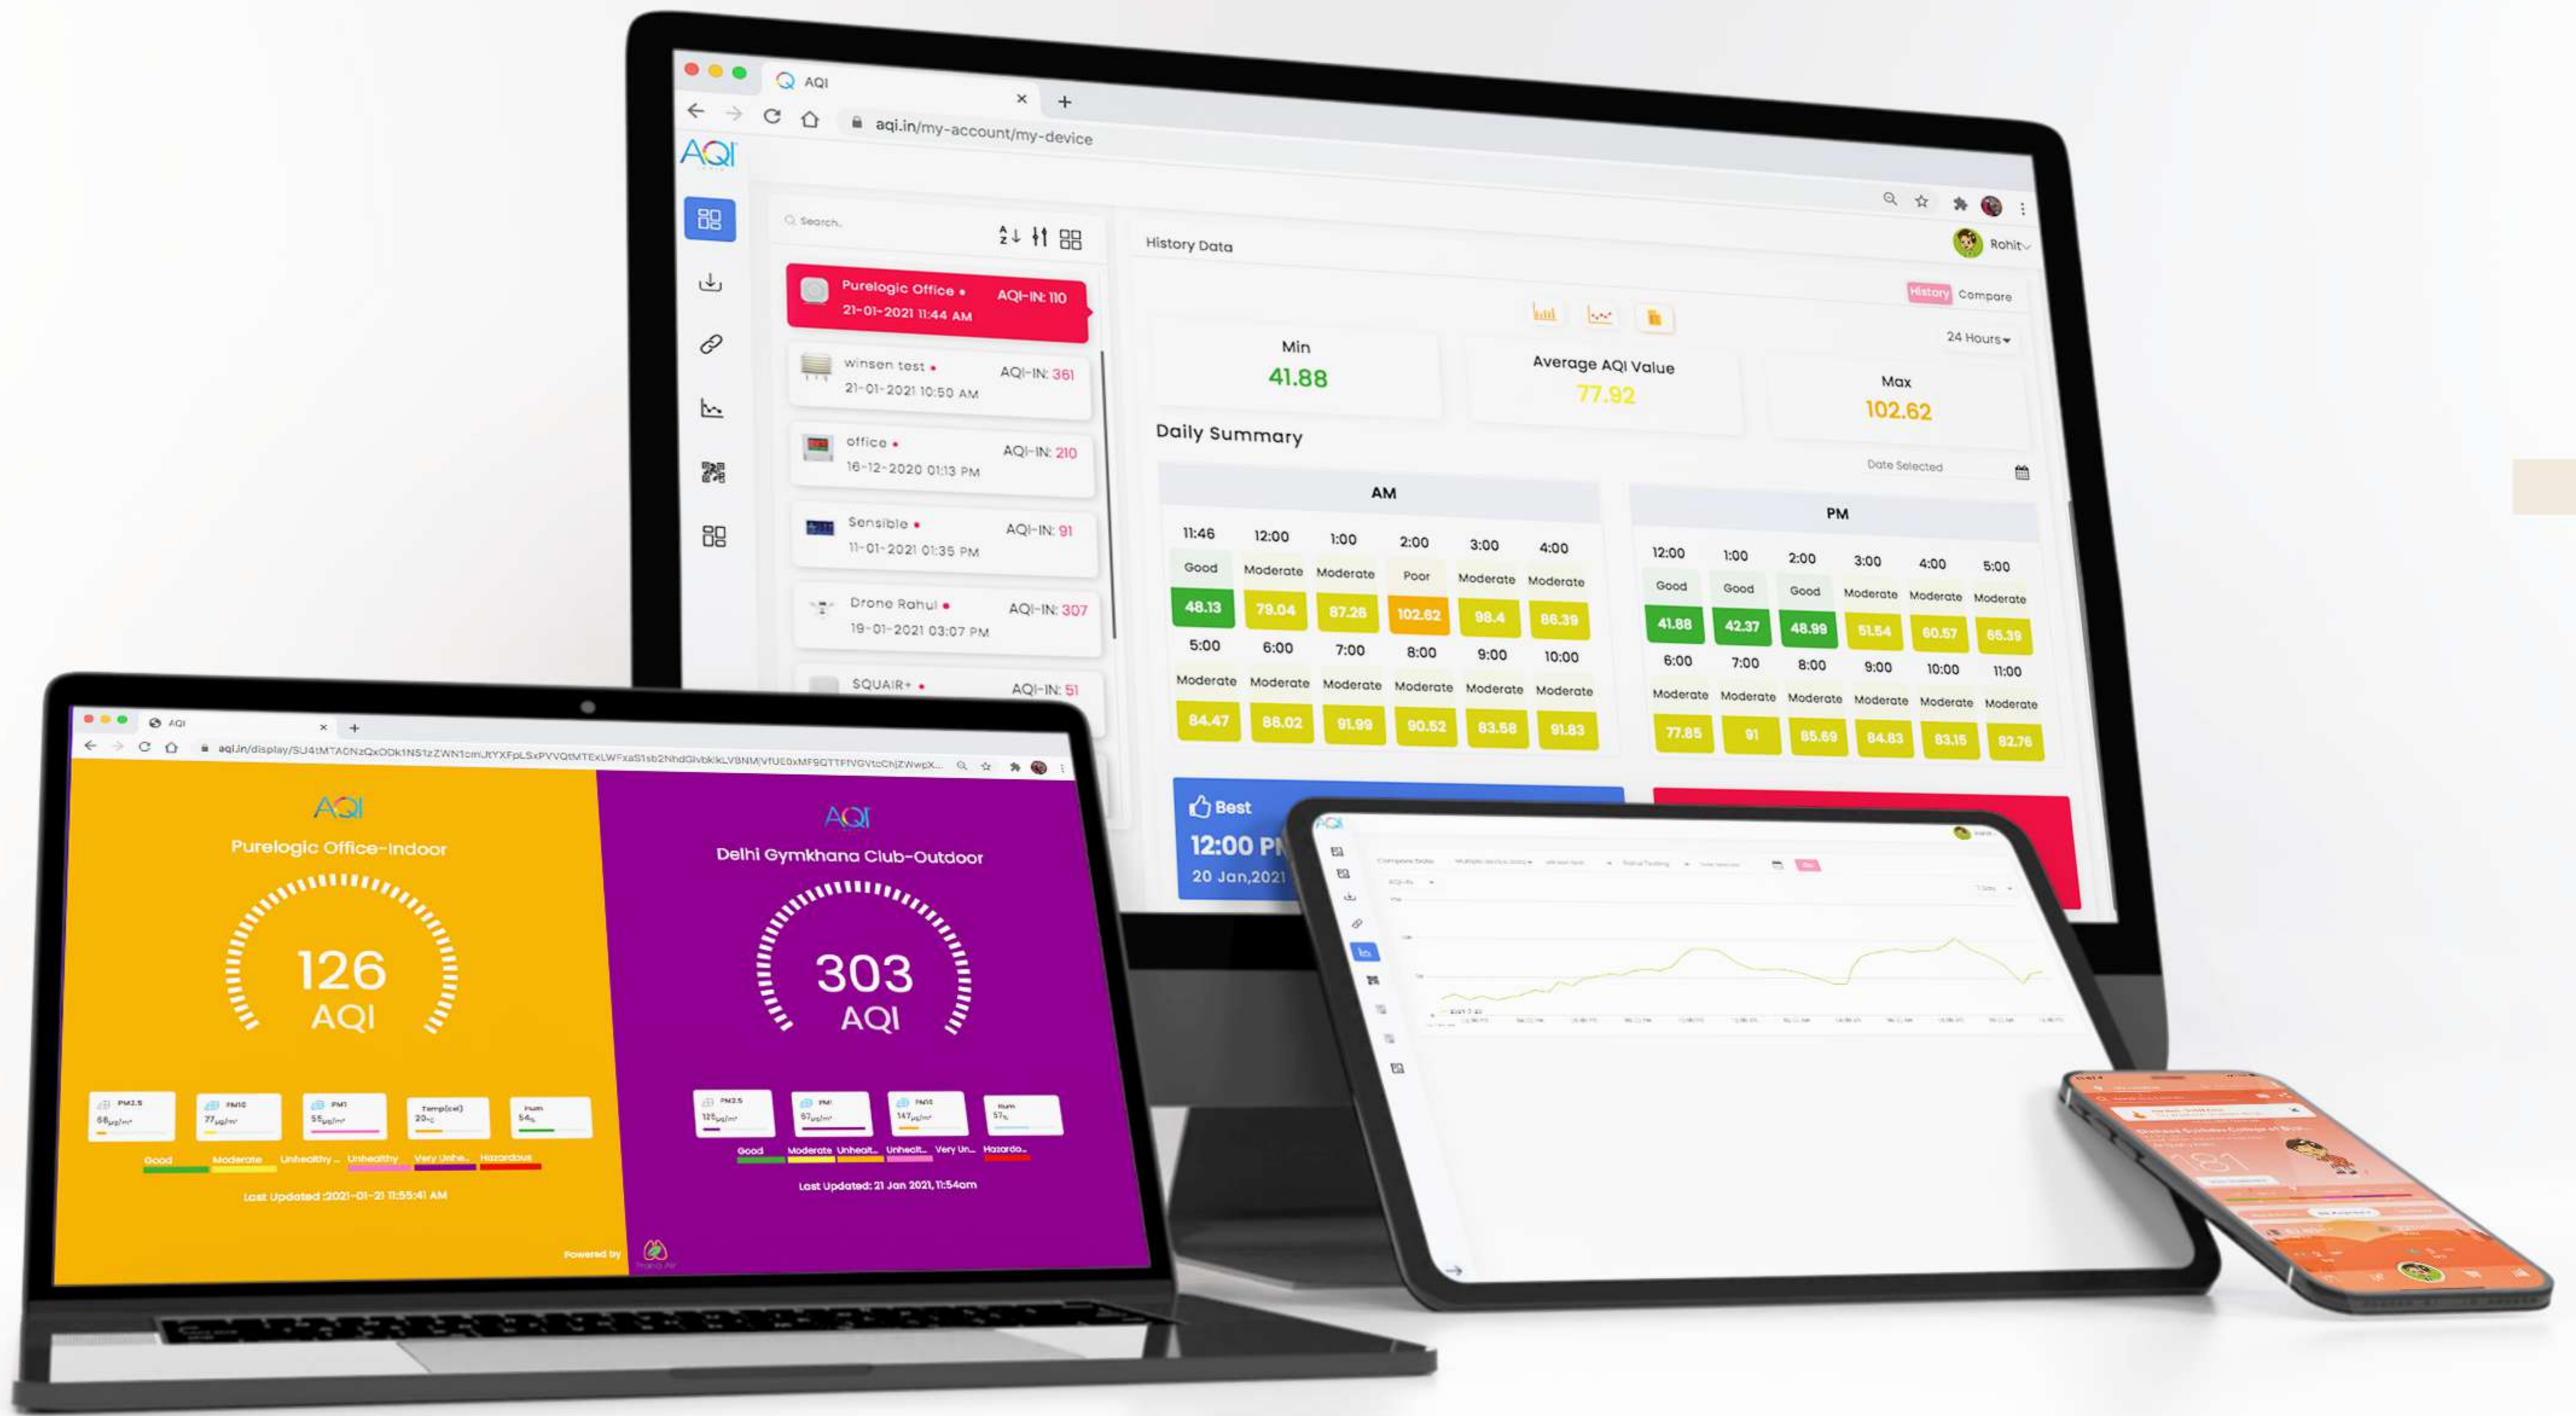

AQI Dashboard and Mobile App.

Know real-time accurate AQI reading in various parameters contributing to indoor air quality (IAQ).

Dashboard

Export File

Link

Compare

QR Code

Tree View