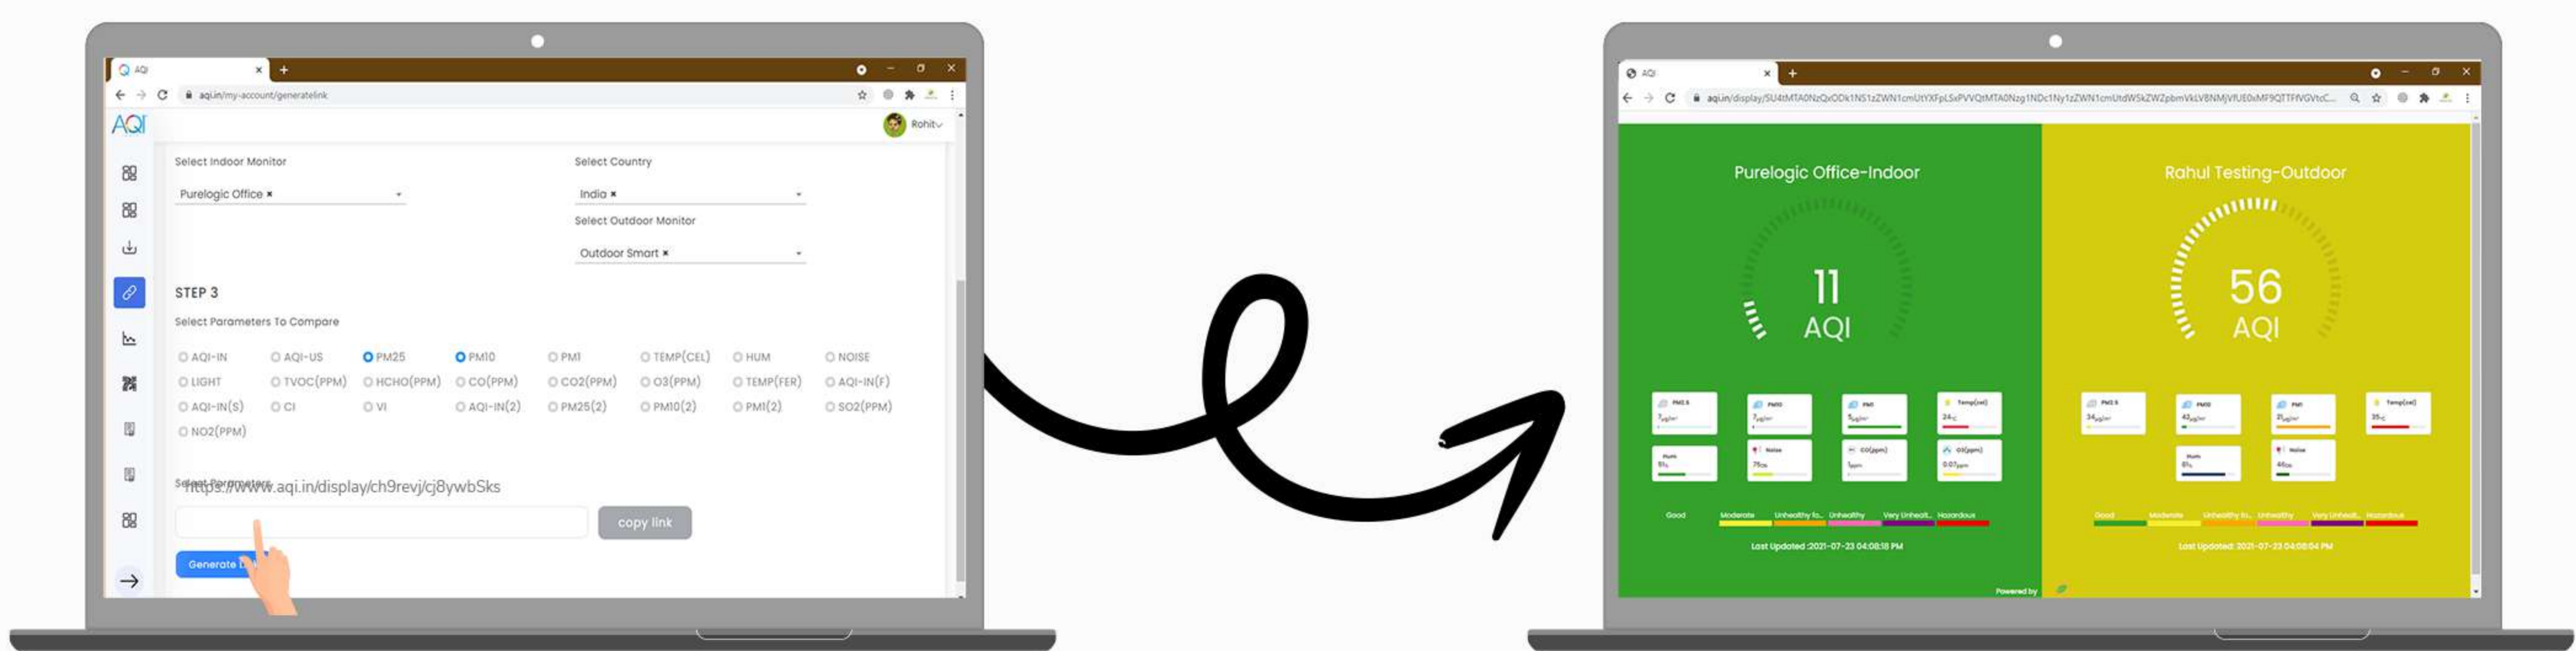

Why to go PREMIUM?

Personalised Widget

Use AQI Widget feature on any online platforms and get the real-time air quality data by generating few lines of code from AQI Dashboard.

TV App for data display

Display your monitors real-time air quality data on your smart android TV and compare with the nearest outdoor location data.

Why to go PREMIUM?

The QR Code

Generate a QR Code of your device and get it placed outside the building and let people scan the QR Code on their mobile phones to be assured that the air inside is healthy & pure.

Link Generation

Generate a link of your device or with any nearby outdoor monitoring station for data comparison and share the data with anyone anywhere.

Scan the QR CODE

Scan the QR Code outside the outlet to be assured that the air inside is healthy & pure.