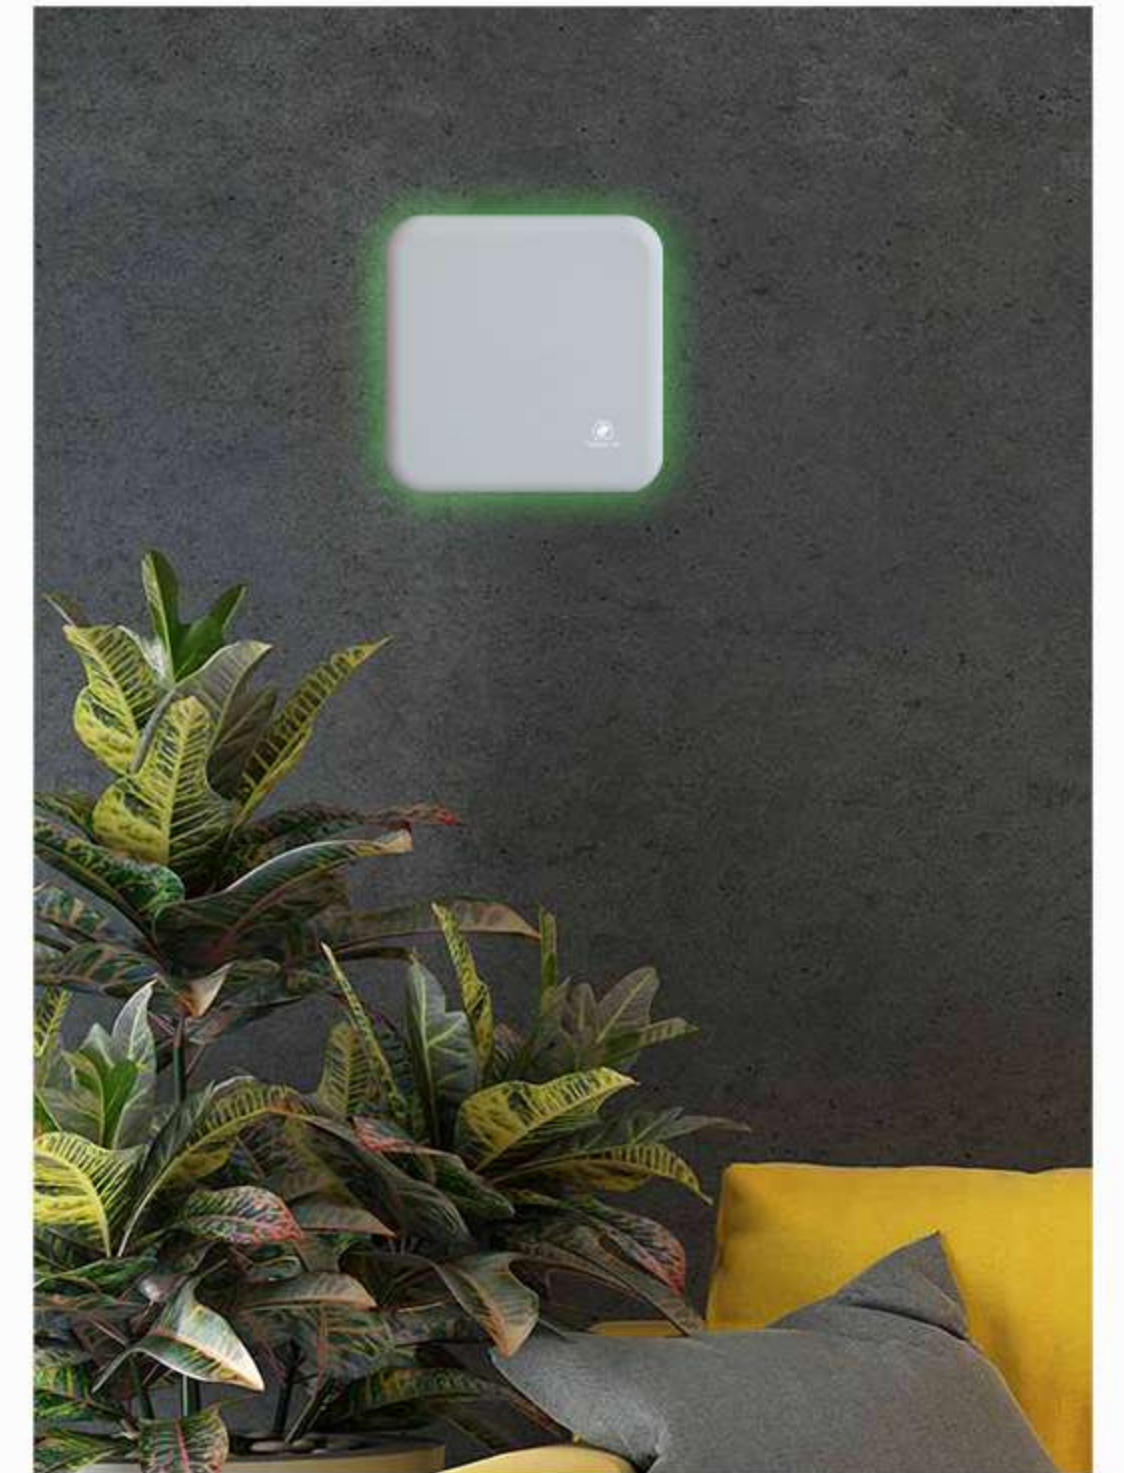

Know what you breathe.

SQUAIR LITE monitor is a smart device which is used to monitor IAQ (Indoor Air Quality). It helps the user to detect the temperature, humidity, PM 1, PM2.5, PM 10, CO2 and TVOC .