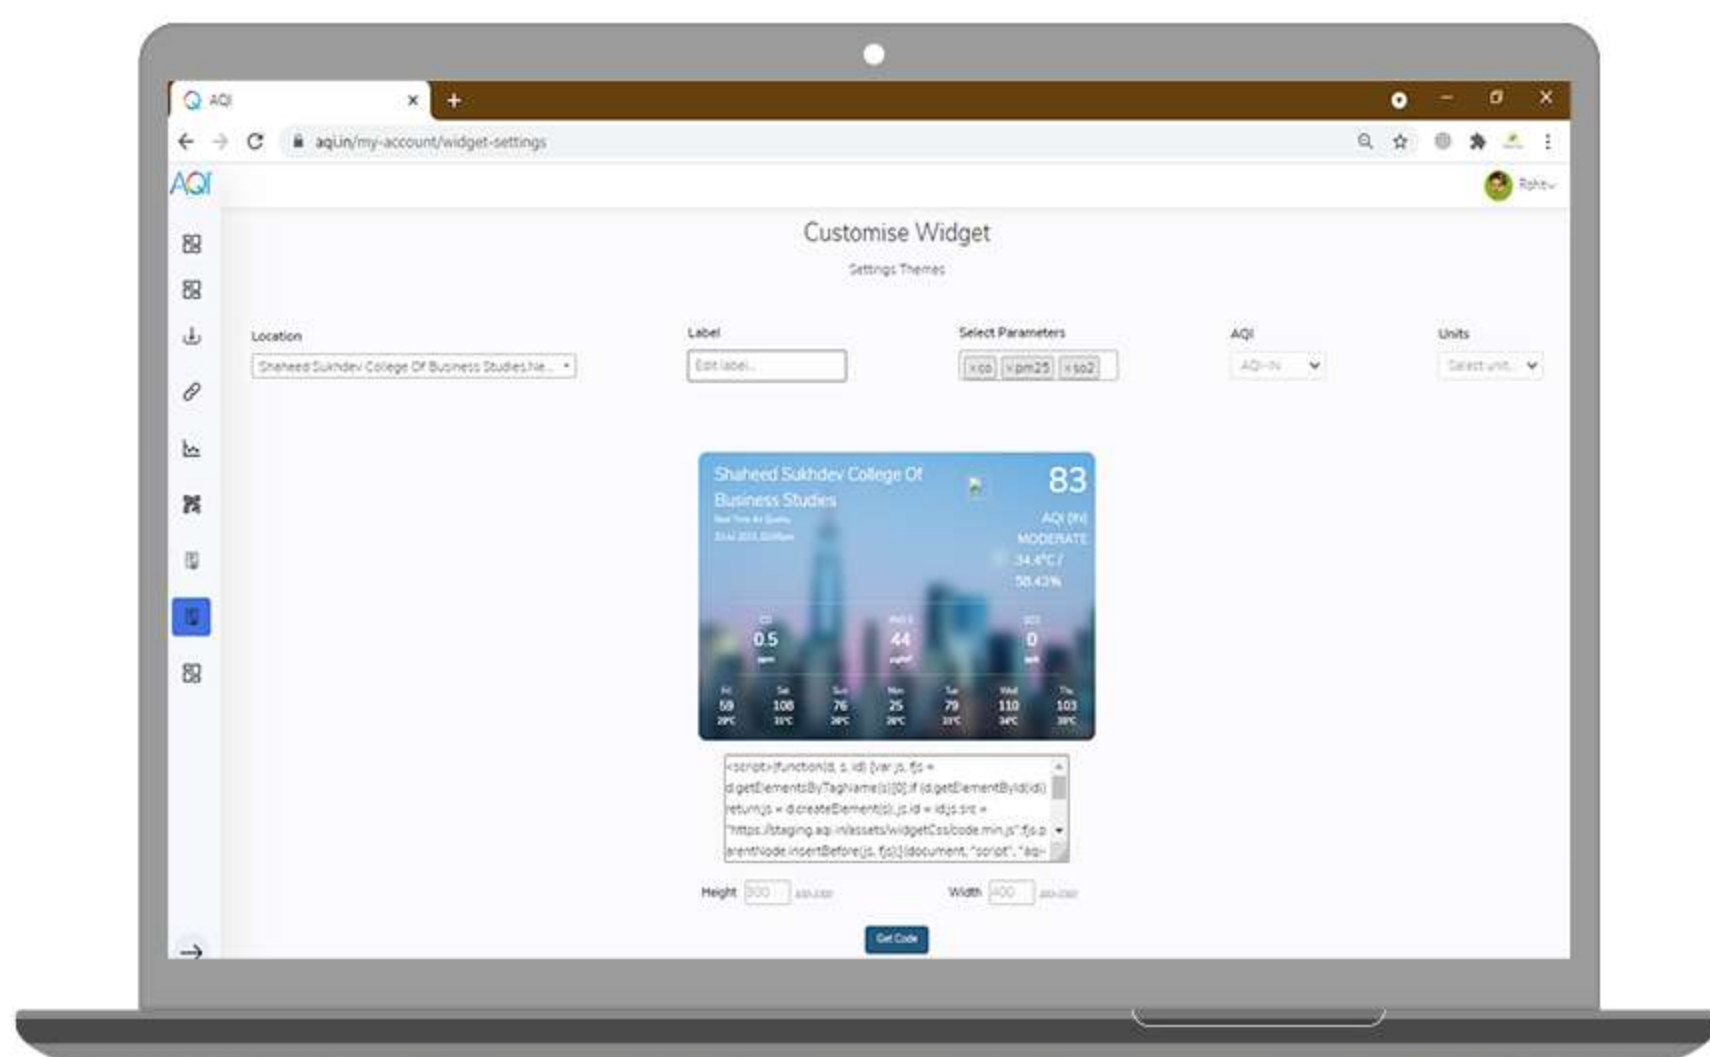

Why to go PREMIUM?

Personalised Widget

Use AQI Widget feature on any online platforms and get the real-time air quality data by generating few lines of code from AQI Dashboard.

TV App for data display

Display your monitors real-time air quality data on your smart android TV and compare with the nearest outdoor location data.