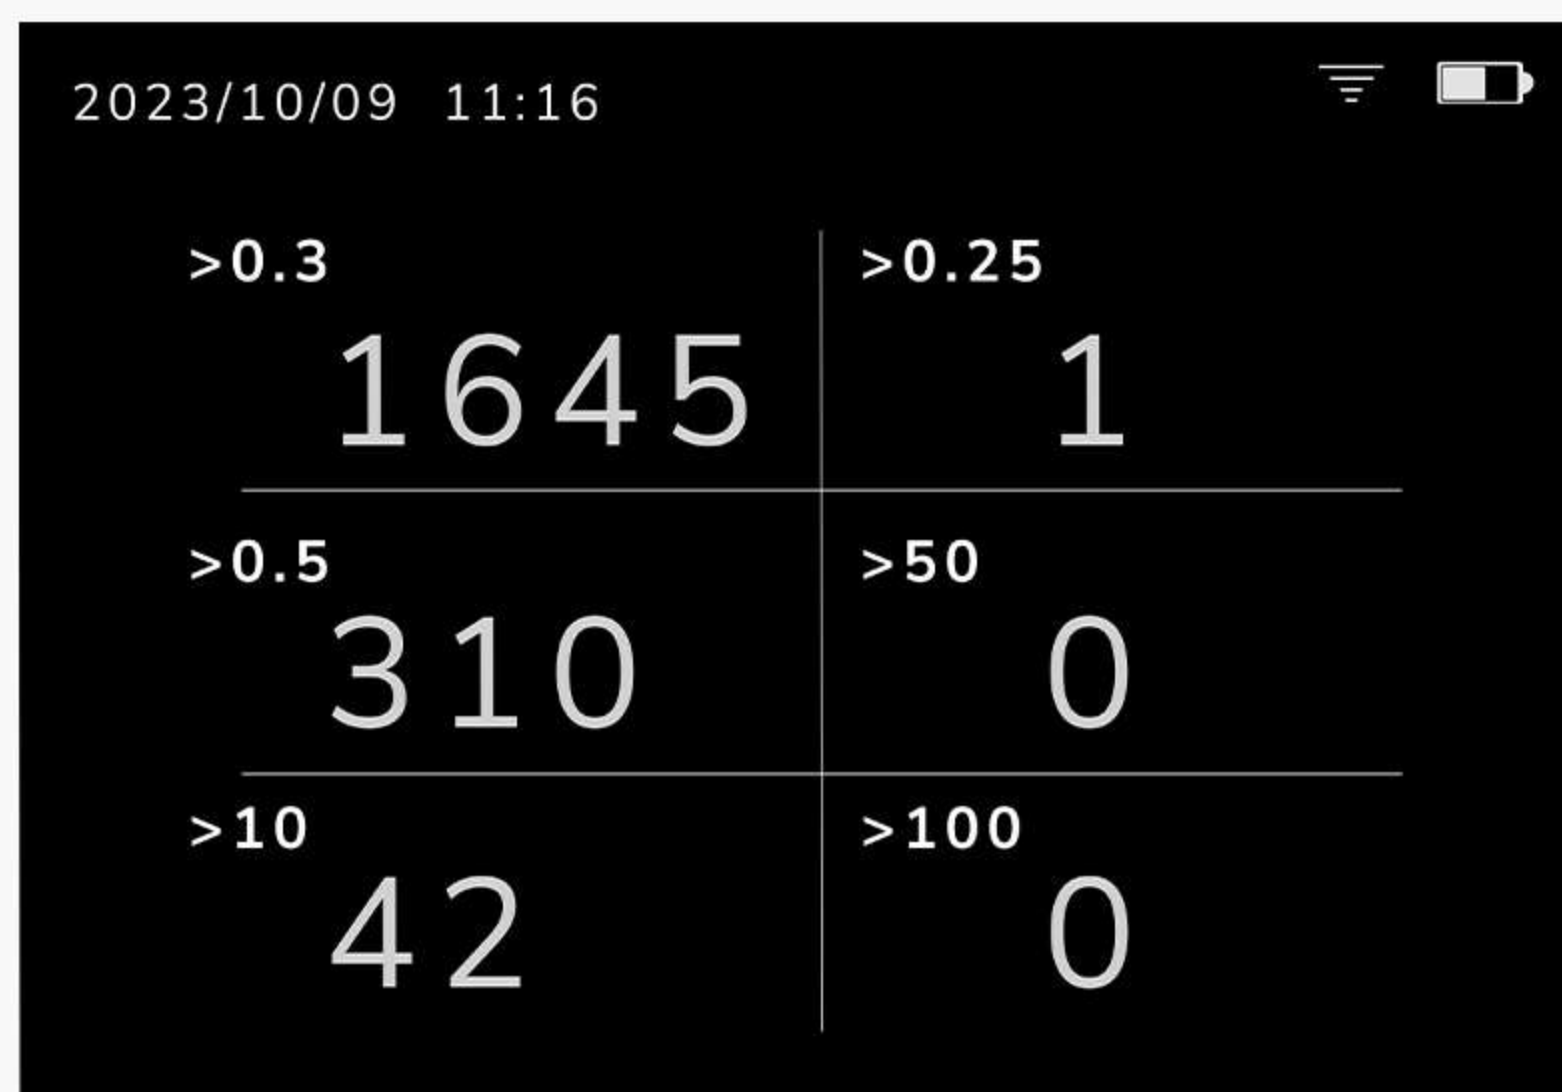

Particle Count Screen

Designed to be discreet

Featuring a visually appealing display, seamless Wi-Fi connectivity to both AQI mobile app and dashboard, and exceptional portability, making it suitable for carrying anywhere you go.