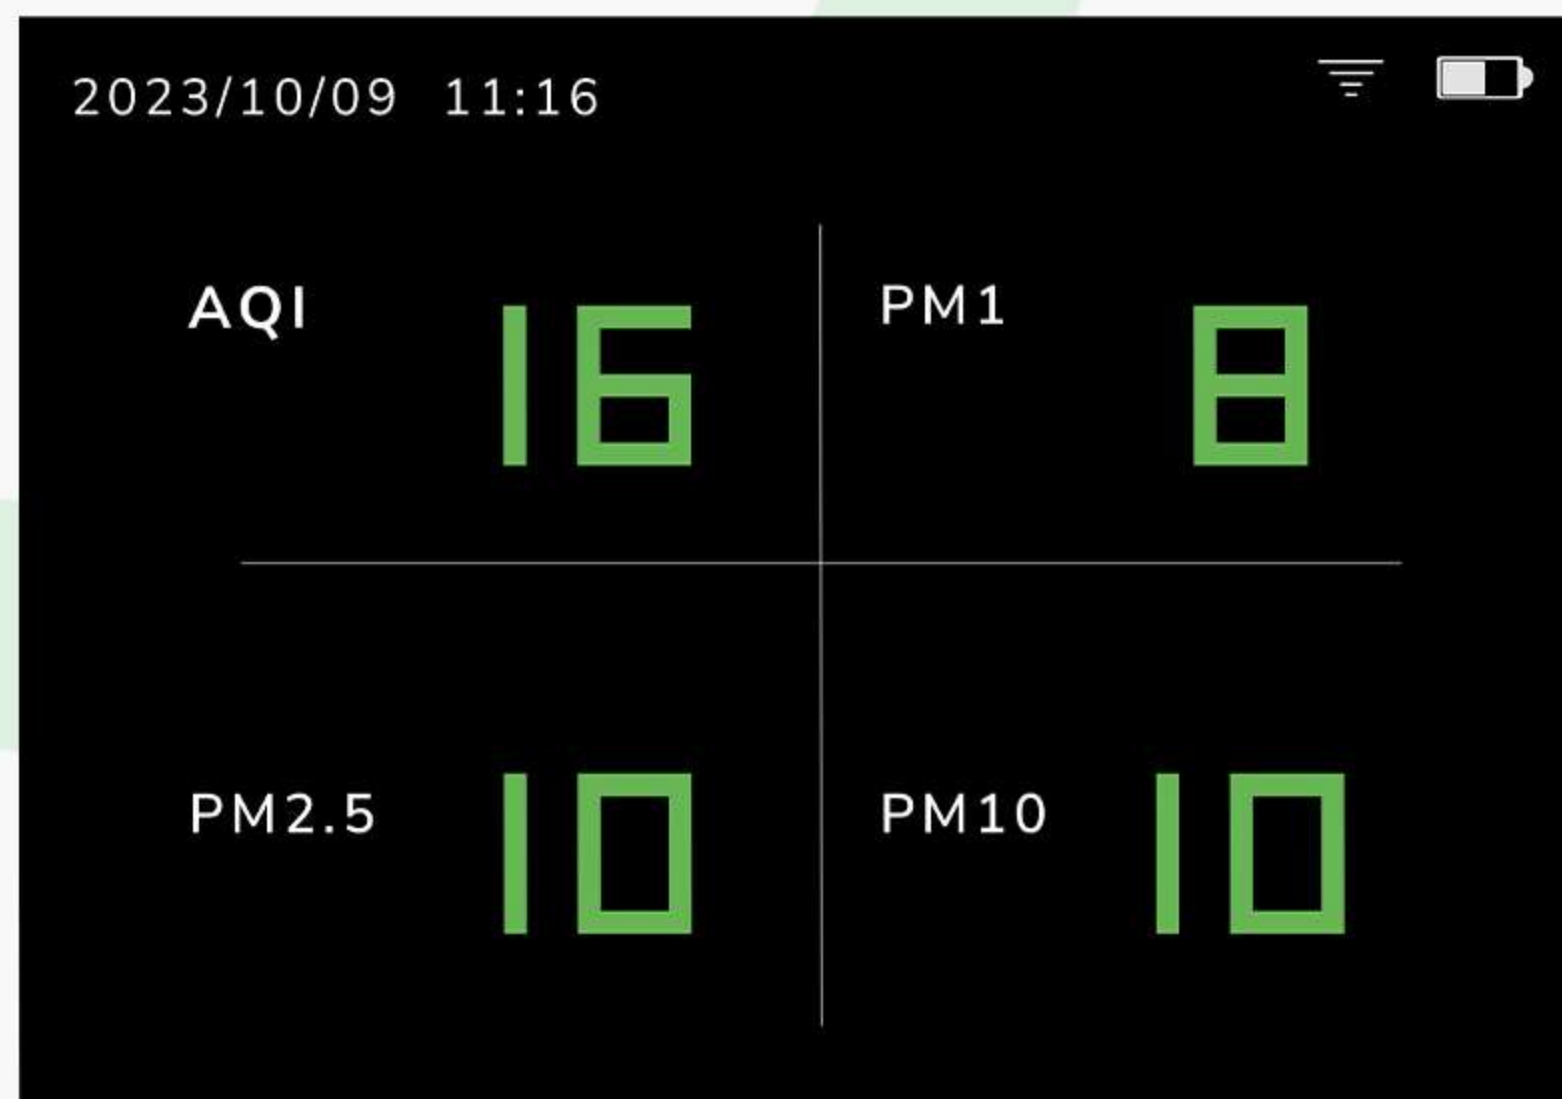

Air Quality Display Screen

Graph screen