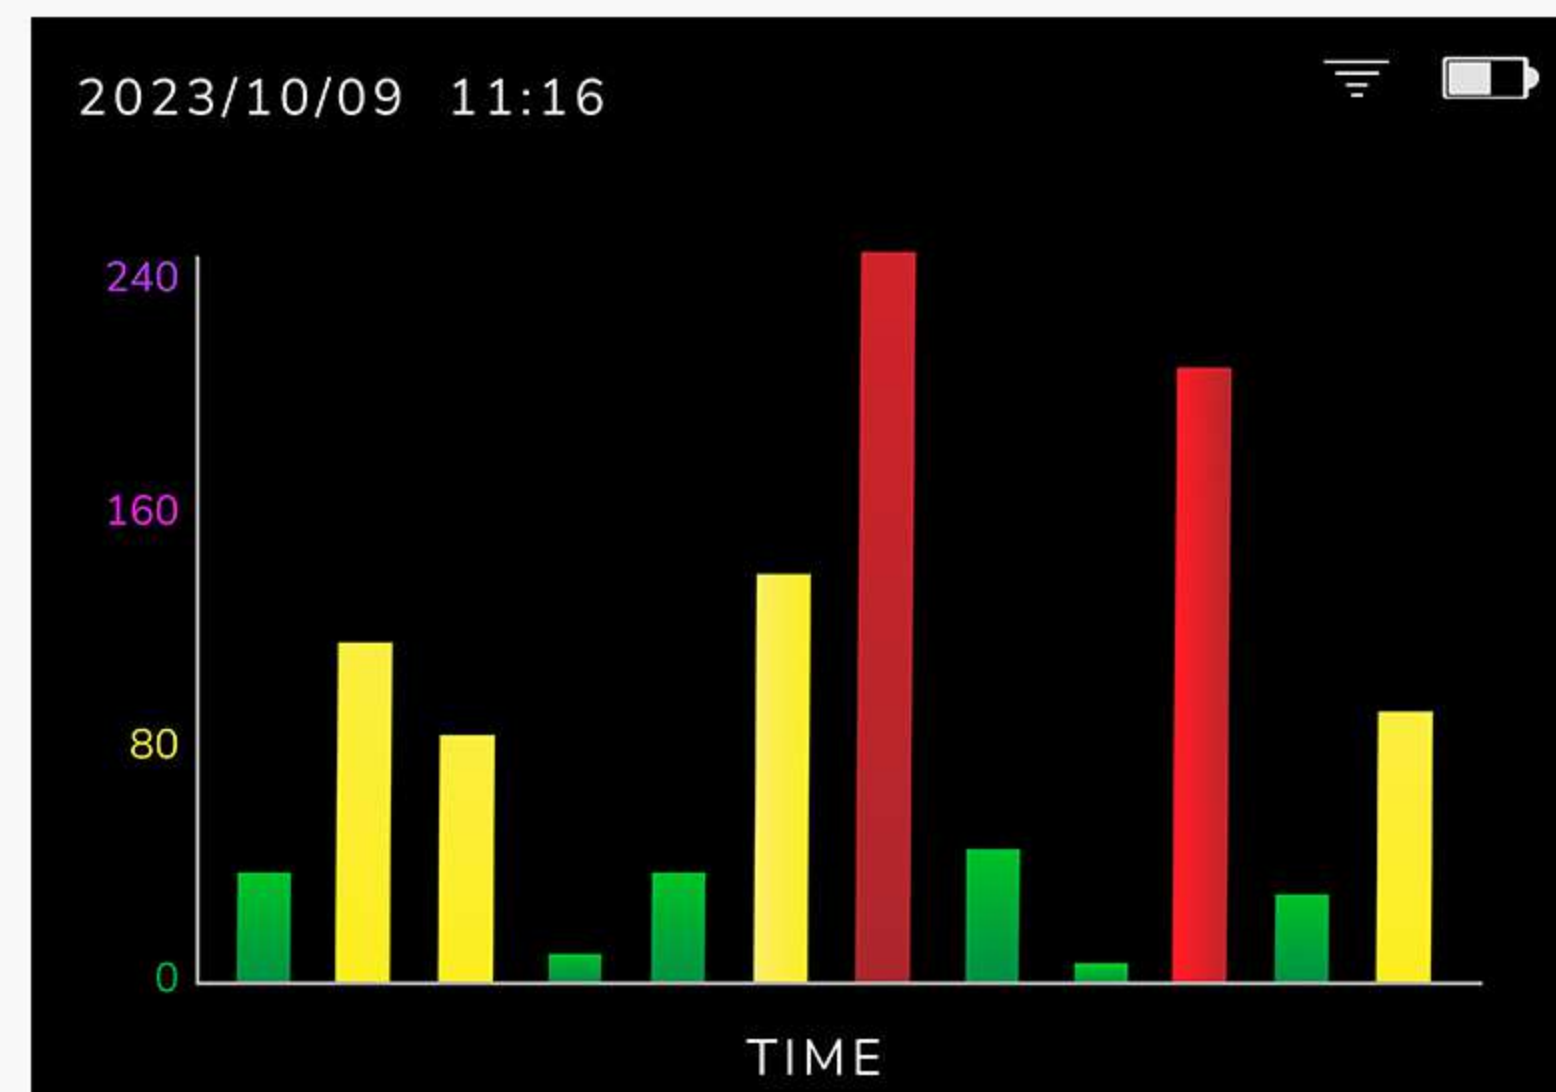

Air Quality Display Screen

Graph screen