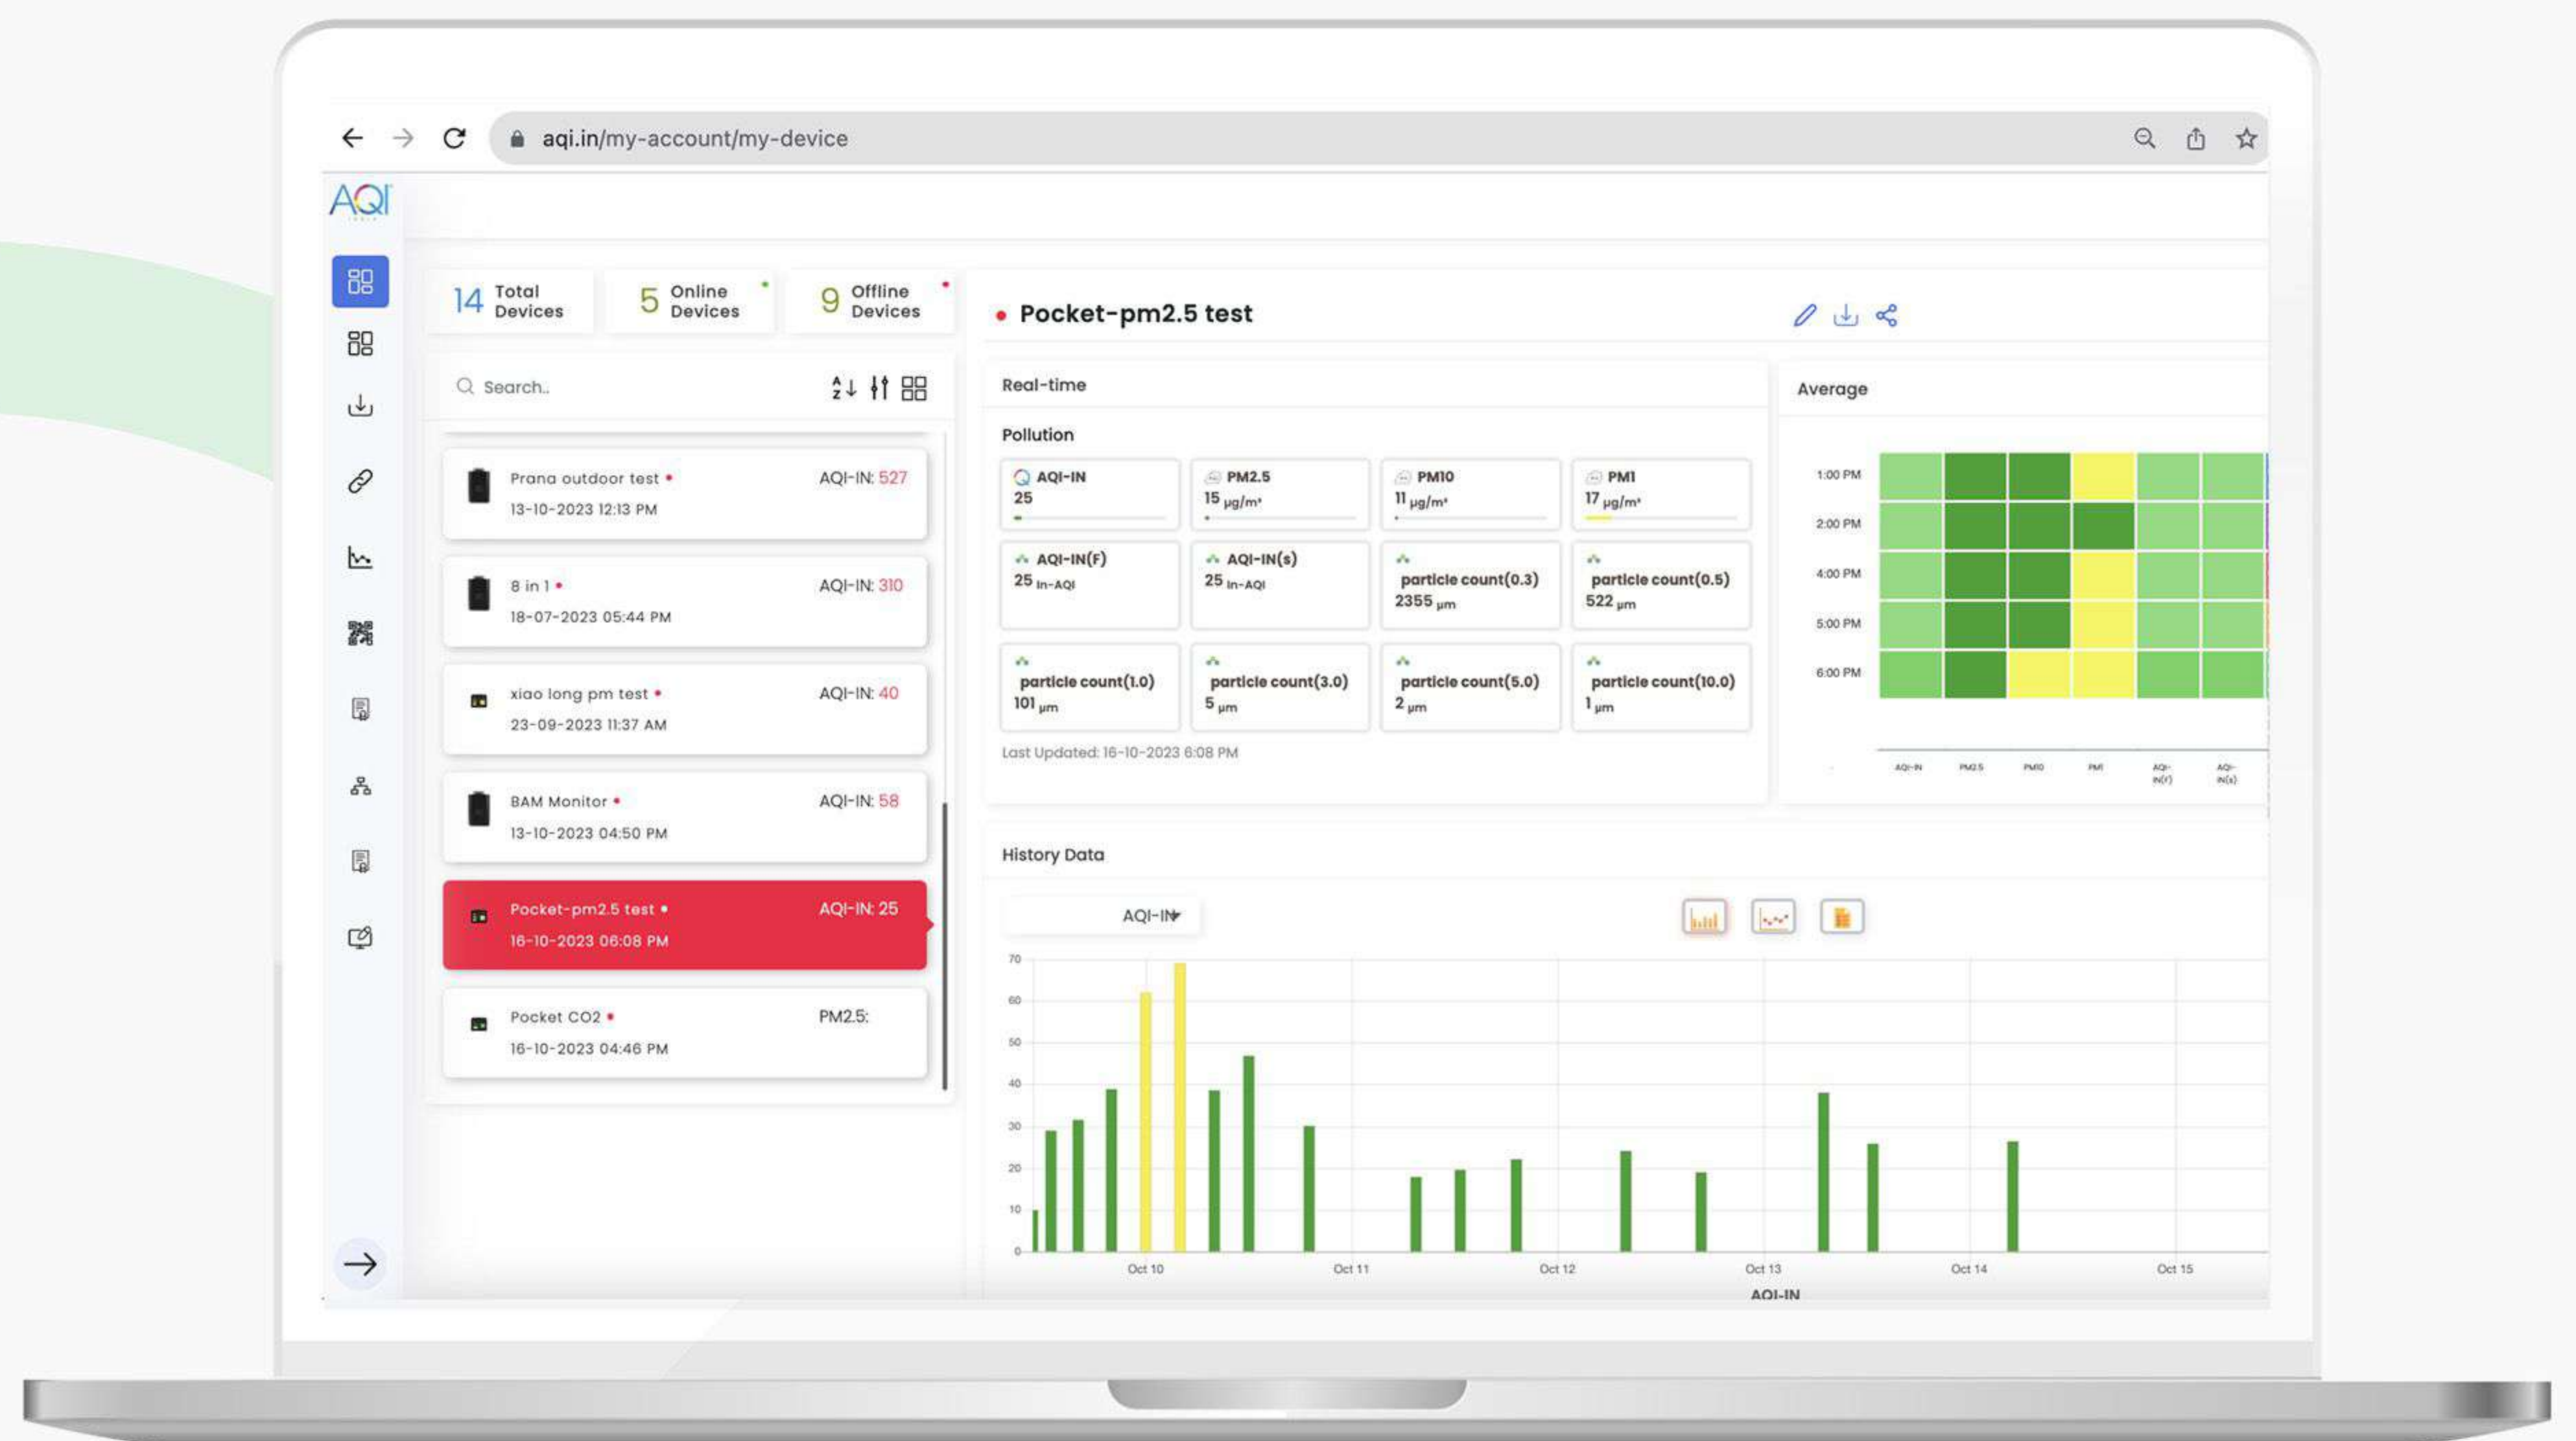

# Mobile app

With real-time updates on PM levels and AQI, take control of your health and make informed decisions about your daily activities.

- Real-Time Data
- Historical Data
- Filtration Score
- Average Data
- Particles Count
- Health Recommendations
- Weekly and monthly Insights

# Web dashboard

Experience a comprehensive and efficient solution that provides seamless access and real-time monitoring of PM (Particulate Matter) levels, along with robust analysis of historical data.

Dashboard

Link

QR Code

Compare

Export File

Tree View

## Pocket PM