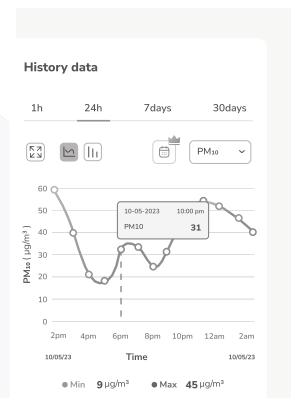

Allows you to make well-informed decisions by providing real-time air quality data insight from anywhere by connecting your smartphone to your air quality monitoring device.