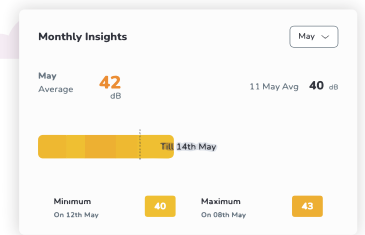

Measuring Noise Levels

Our device enhanced the noise monitoring capabilities. Access real-time data on noise pollution, stay informed about current noise levels and take the needed action. Dive deeper into the data with access to historical records, weekly summaries, and trend analysis on noise pollution.