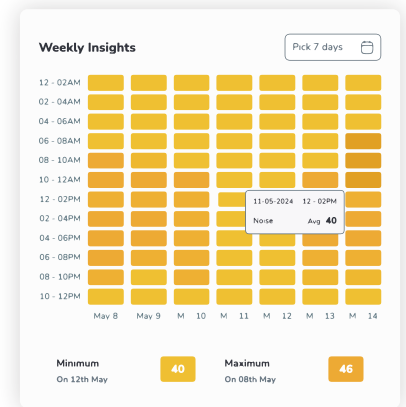

# GPS Enabled

Gain access to real-time data from construction sites through location-based deployment. Enables the monitoring of progress and ensures efficiency with precision. Mapping and visualization tools to identify pollution hotspots and track trends effortlessly.

# Measuring Noise Levels

Our device enhanced the noise monitoring capabilities. Access real-time data on noise pollution, stay informed about current noise levels and take the needed action. Dive deeper into the data with access to historical records, weekly summaries, and trend analysis on noise pollution.