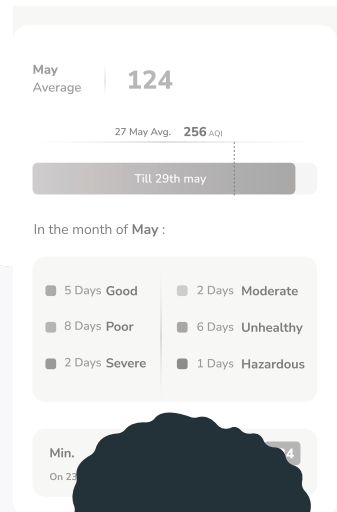

Allows you to make well-informed decisions by providing real-time air quality data insight from anywhere by connecting your smartphone to your air quality monitoring device.