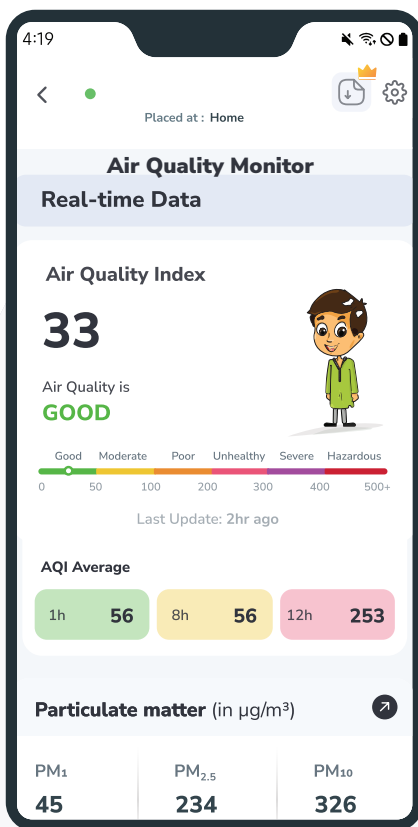

Allows you to make well-informed decisions by providing real-time air quality data insight from anywhere by connecting your smartphone to your air quality monitoring device.