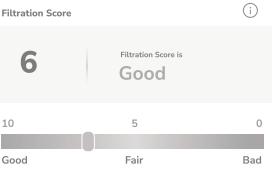

AQI Web Dashboard

www.aqi.in

Access the data insights from your air quality monitoring device on this dashboard. Take advantage of features like a comparison of air quality and other amenities.

Link Generation and QR Code

Set alerts for your devices

Export your device data

Group your devices