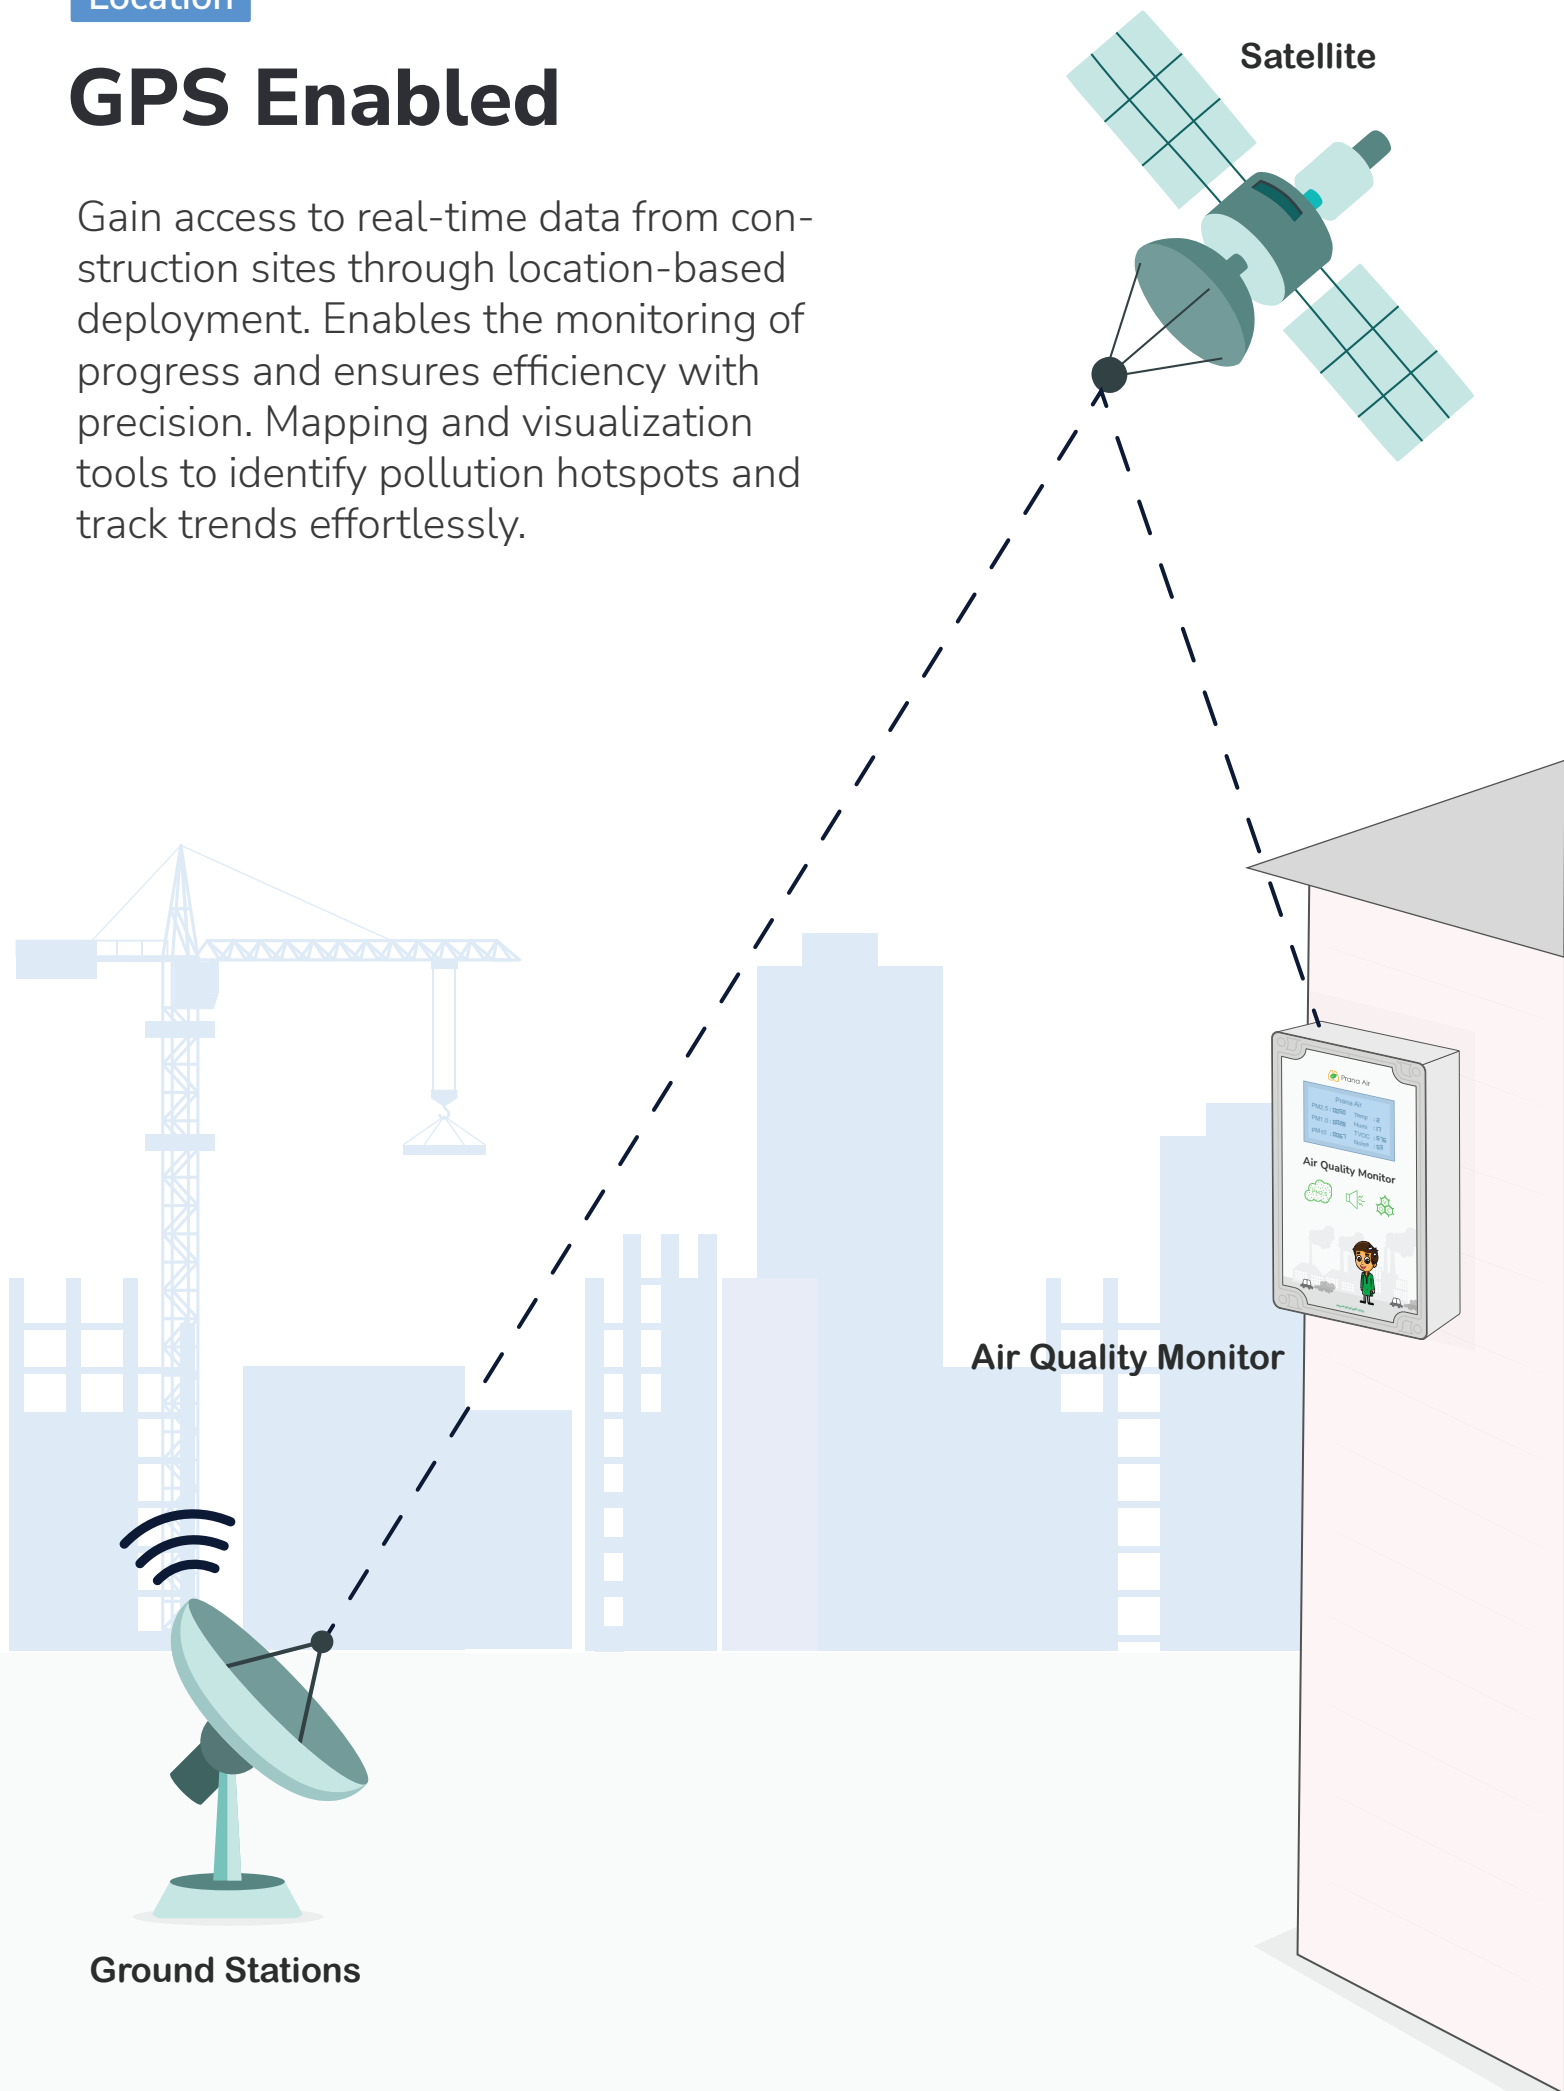

POWER  
OUTAGE

POWER  
OUTAGE

**Uninterrupted Performance :  
No Continuous Power Needed!**

# GPS Enabled

Gain access to real-time data from construction sites through location-based deployment. Enables the monitoring of progress and ensures efficiency with precision. Mapping and visualization tools to identify pollution hotspots and track trends effortlessly.